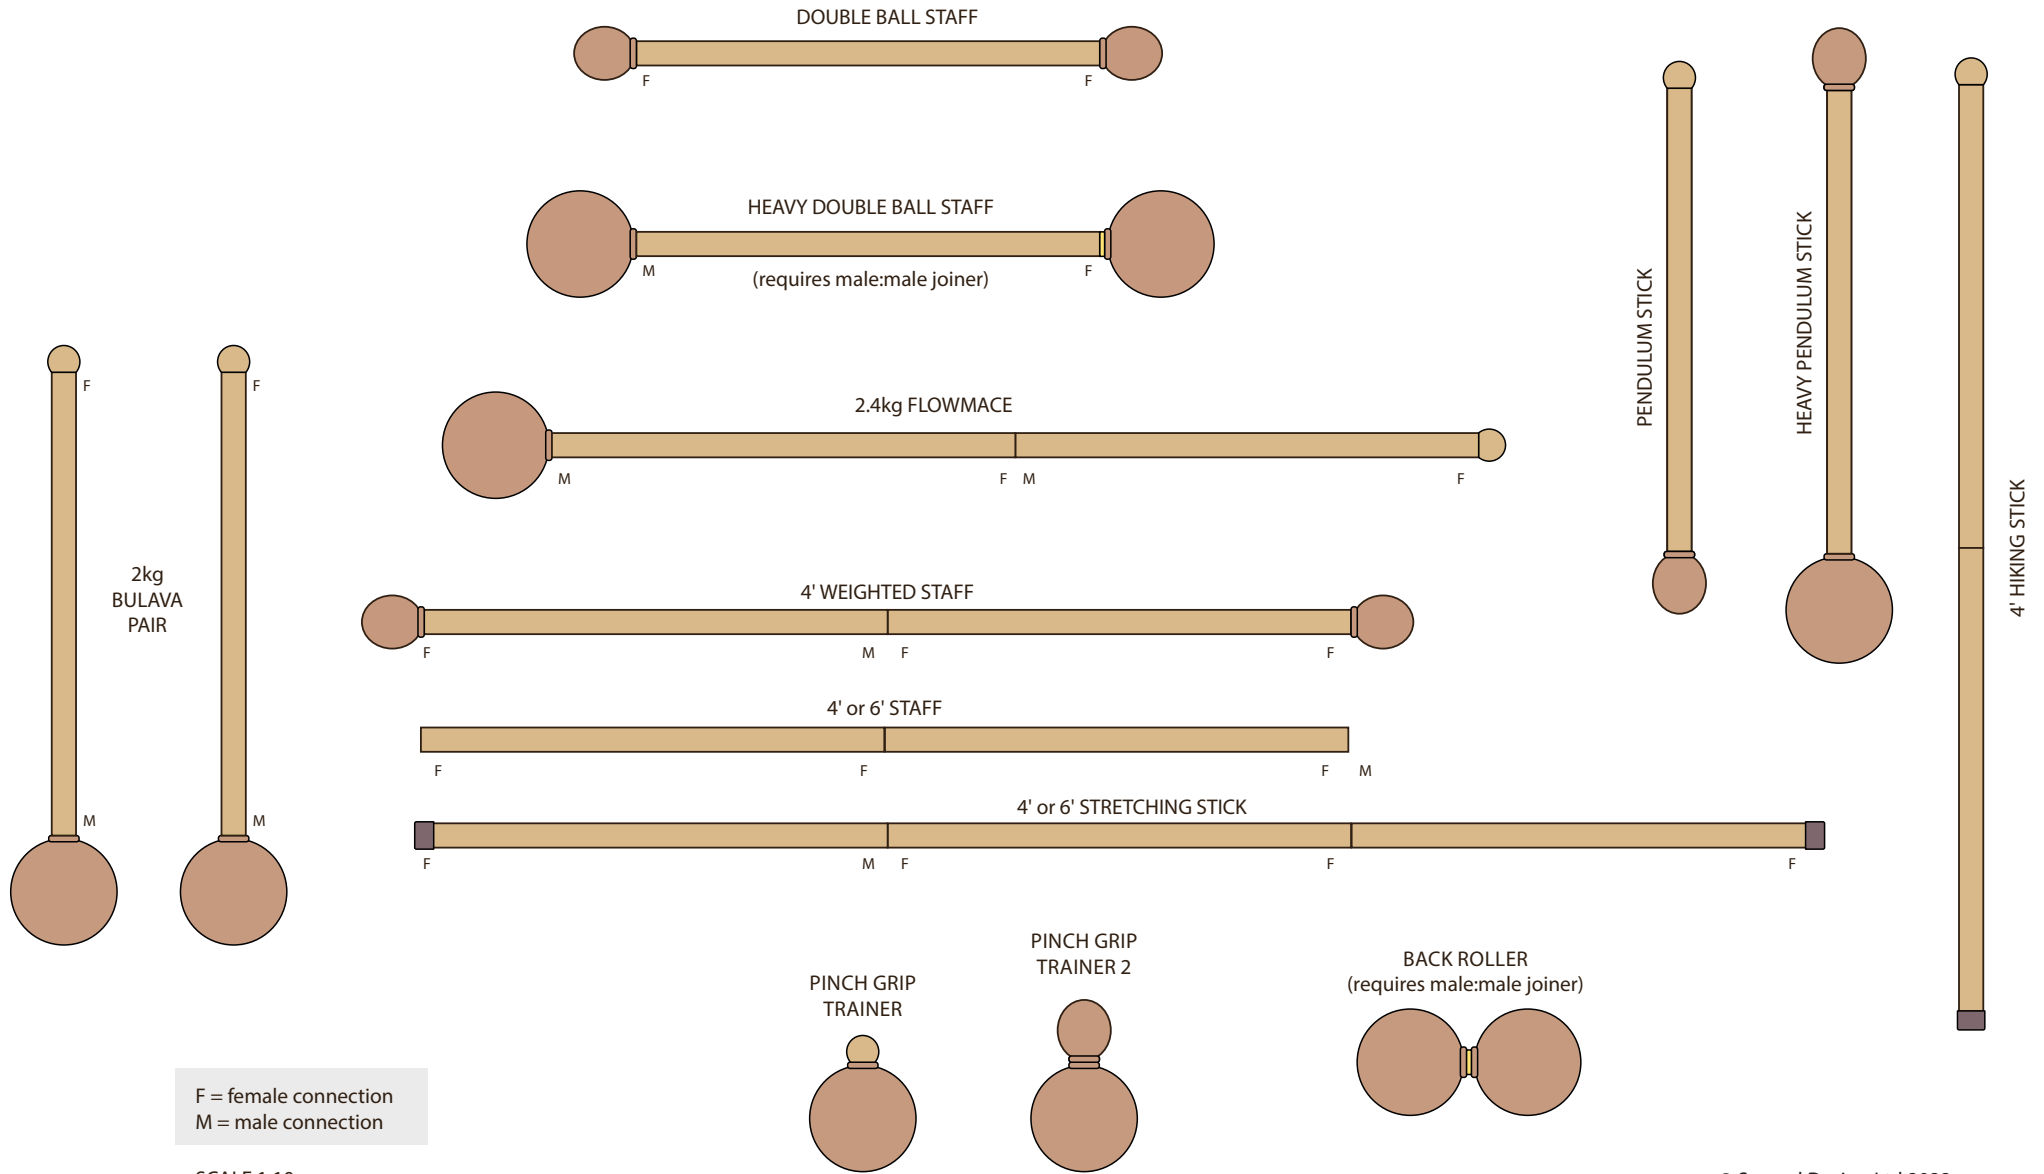

# MULTI-STAFF KIT – OPTIONS

F = female connection  
M = male connection

SCALE 1:10